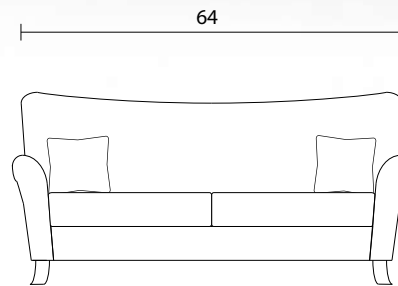

Sofa

Loveseat

Sideview

Specifications:

- 6" flared tapered leg, espresso
- Sofa & Loveseat: 2 knife edge toss pillows (17"x17"), self piped, accented up to grade G
- No-Sag sinuous spring system
- Tight back
- Piping on arms, seat cushions, and inside back panel
- Pieces upholstered in leather have no piping and do not include toss cushions
- Measurements may vary +/- 1"
- October 1st, 2019

COM Requirement	Yards
Sofa	11
Loveseat	9