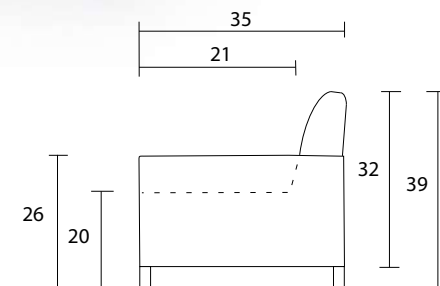

Sofa

Loveseat

Sideview

Specifications:

- 6" flared tapered leg, espresso
- Sofa & Loveseat: 2 knife edge toss pillows (17"x17"), self piped, accented up to grade G
- No-Sag sinuous spring system
- Tight back
- Piping on arms, seat cushions, and inside back panel
- Pieces upholstered in leather have no piping and do not include toss cushions
- Measurements may vary +/- 1"
- October 1st, 2019