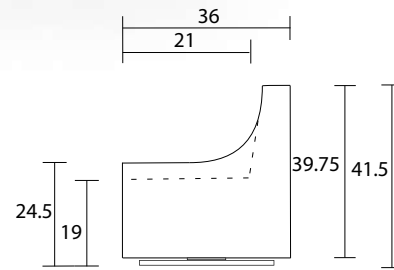

Chair

Sideview

Swivel Chair

Swivel Sideview

Ottoman Front

Ottoman Sideview

**Specifications:**

5" skinny tapered leg, espresso. Also available in walnut, please specify on order

Chair with swivel has no legs, with swivel base

No-Sag sinuous spring system with loose seat cushion

Tight back

Piping on arms and seat cushion

Pieces upholstered in leather have no piping

Measurements may vary +/- 1"