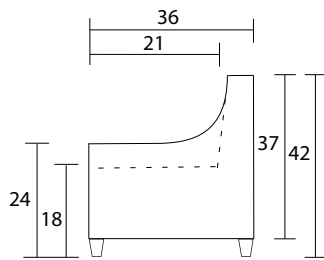

Chair

Sideview

Swivel Chair

Swivel Sideview

Ottoman Front

Ottoman Sideview

**Specifications:**

5" skinny tapered leg, espresso. Also available in walnut, please specify on order

Chair with swivel has no legs, with swivel base

No-Sag sinuous spring system with loose seat cushion

Tight back

Piping on arms and seat cushion

Pieces upholstered in leather have no piping

Measurements may vary +/- 1"