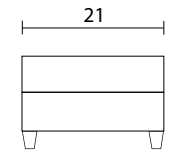

Chair

Sideview

Swivel Chair

Swivel Sideview

Ottoman Front

Ottoman Sideview

**Specifications:**

5" skinny tapered leg, espresso. Also available in walnut, please specify on order

Chair with swivel has no legs, with swivel base

No-Sag sinuous spring system with loose seat cushion

Tight back

Piping on arms and seat cushion

Pieces upholstered in leather have no piping

Measurements may vary +/- 1"