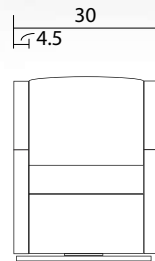

Chair

Sideview

Swivel Chair

Swivel Sideview

Ottoman Front

Ottoman Sideview

**Specifications:**

5" skinny tapered leg, espresso. Also available in walnut, please specify on order

Chair with swivel has no legs, with swivel base

No-Sag sinuous spring system with loose seat cushion

Tight back

Piping on arms and seat cushion

Pieces upholstered in leather have no piping

Measurements may vary +/- 1"