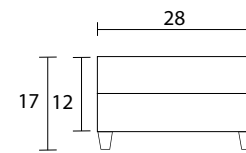

Chair

Sideview

Swivel Chair

Swivel Sideview

Ottoman Front

Ottoman Sideview

**Specifications:**

5" skinny tapered leg, espresso. Also available in walnut, please specify on order

Chair with swivel has no legs, with swivel base

No-Sag sinuous spring system with loose seat cushion

Tight back

Piping on arms and seat cushion

Pieces upholstered in leather have no piping

Measurements may vary +/- 1"