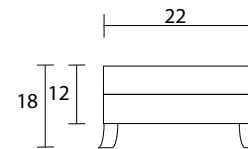

Chair

Sideview

Ottoman Front

Ottoman Sideview

Specifications:

- 6" flared tapered leg, espresso
- No-Sag sinuous spring system with tight seat
- Tight back
- Piping on arms
- Measurements may vary +/- 1"
- July 4th, 2018