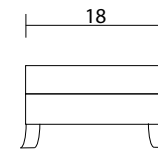

Chair

Sideview

Ottoman Front

Ottoman Sideview

Specifications:

- 6" flared tapered leg, espresso
- No-Sag sinuous spring system with tight seat
- Tight back
- Piping on arms
- Measurements may vary +/- 1"
- July 4th, 2018