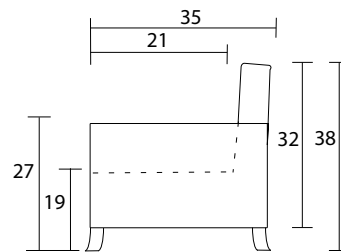

Chair

Sideview

Ottoman Front

Ottoman Sideview

Specifications:

- 6" flared tapered leg, espresso
- No-Sag sinuous spring system with tight seat
- Tight back
- Piping on arms
- Measurements may vary +/- 1"
- July 4th, 2018