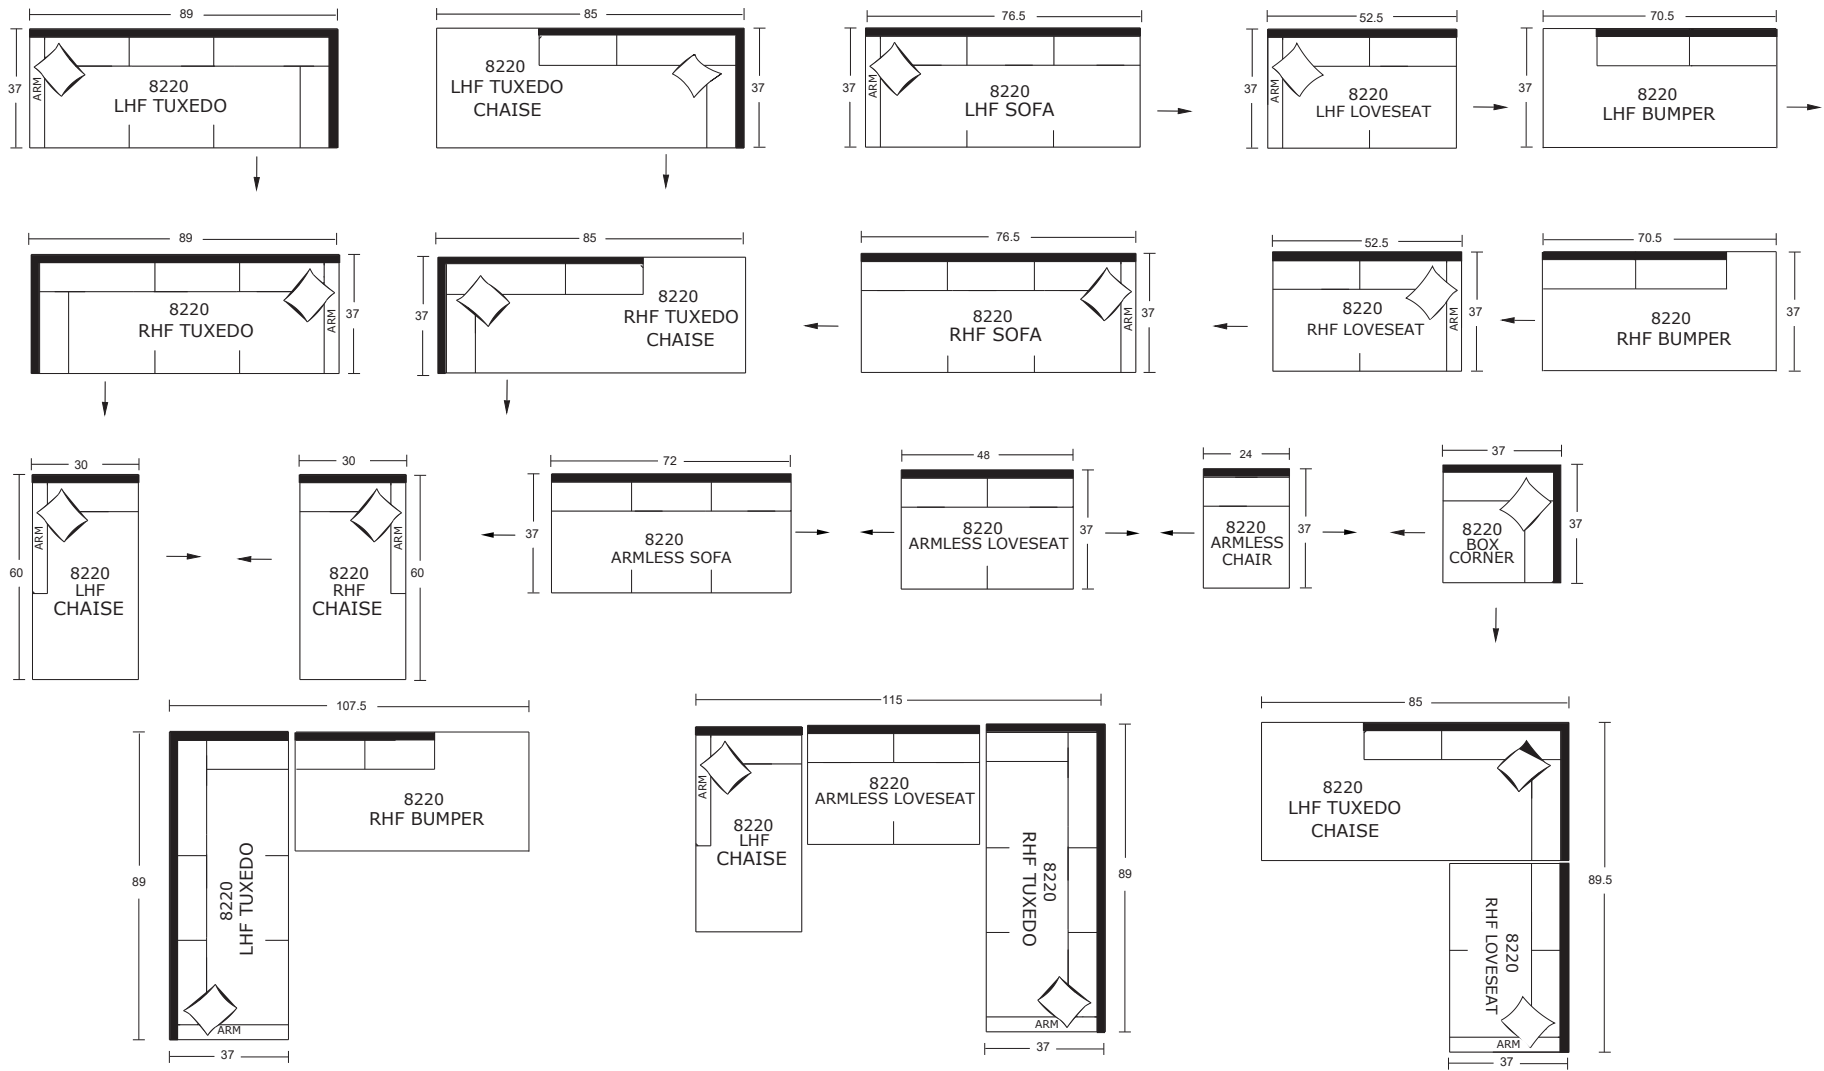

Sofa

Loveseat

Chair

Sideview

Specifications:

8"x3" rectangle leg, espresso. Also available in walnut, please specify on order

Sofa & Loveseat: 2 knife edge toss pillows (17"x17") with zippers, accented up to grade G

Sectional pieces: 1 knife edge toss pillow (17"x17") with zipper, accented up to grade G (per arm or corner)

No-Sag sinuous spring system with loose seat cushions

Loose boxed back cushions

No piping

Pieces upholstered in leather do not include toss cushions

Measurement may vary +/- 1"

October 20th, 2021

COM Requirement	Yards
Sofa	14
Loveseat	12
Chair	6.5

WHITTAKER DESIGNS

BENALTO SECTIONAL

MODEL #8220

Specifications:

- 8"x3" rectangle leg, espresso. Also available in walnut, please specify on order
- Sofa & Loveseat: 2 knife edge toss pillows (17"x17") with zippers, accented up to grade G
- Sectional pieces: 1 knife edge toss pillow (17"x17") with zipper, accented up to grade G (per arm or corner)
- No-Sag sinuous spring system with loose seat cushions
- Loose boxed back cushions
- No piping
- Pieces upholstered in leather do not include toss cushions
- Measurement may vary +/- 1"
- October 20th, 2021

COM Requirement	Yards	COM Requirement	Yards
LHF/RHF Tuxedo	15	LHF/RHF Bumper	10
LHF/RHF Tux Chaise	13	Armless Sofa	11
LHF/RHF Sofa	12.5	Armless Loveseat	8
LHF/RHF Loveseat	11	Armless Chair	5
LHF/RHF Chaise	8.25	Box Corner	9