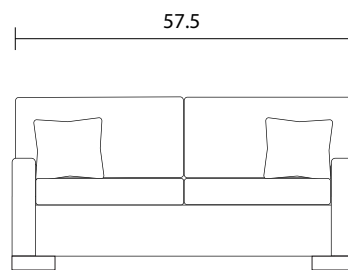

Sofa

Loveseat

Chair

Sideview

Specifications:

8"x3" rectangle leg, espresso. Also available in walnut, please specify on order

Sofa & Loveseat: 2 knife edge toss pillows (17"x17") with zippers, accented up to grade G

Sectional pieces: 1 knife edge toss pillow (17"x17") with zipper, accented up to grade G (per arm or corner)

No-Sag sinuous spring system with loose seat cushions

Loose boxed back cushions

No piping

Pieces upholstered in leather do not include toss cushions

Measurement may vary +/- 1"

October 20th, 2021

COM Requirement	Yards
Sofa	14
Loveseat	12
Chair	6.5

WHITTAKER DESIGNS

BENALTO SECTIONAL

MODEL #8220

Specifications:

- 8"x3" rectangle leg, espresso. Also available in walnut, please specify on order
- Sofa & Loveseat: 2 knife edge toss pillows (17"x17") with zippers, accented up to grade G
- Sectional pieces: 1 knife edge toss pillow (17"x17") with zipper, accented up to grade G (per arm or corner)
- No-Sag sinuous spring system with loose seat cushions
- Loose boxed back cushions
- No piping
- Pieces upholstered in leather do not include toss cushions
- Measurement may vary +/- 1"
- October 20th, 2021