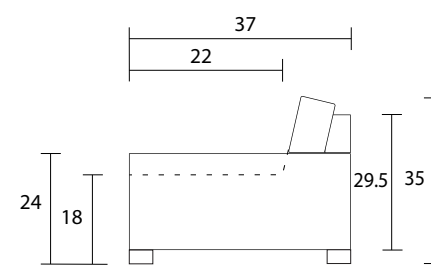

Sofa

Loveseat

Chair

Sideview

Specifications:

8"x3" rectangle leg, espresso. Also available in walnut, please specify on order

Sofa & Loveseat: 2 knife edge toss pillows (17"x17") with zippers, accented up to grade G

Sectional pieces: 1 knife edge toss pillow (17"x17") with zipper, accented up to grade G (per arm or corner)

No-Sag sinuous spring system with loose seat cushions

Loose boxed back cushions

No piping

Pieces upholstered in leather do not include toss cushions

Measurement may vary +/- 1"

October 20th, 2021

COM Requirement	Yards
Sofa	14
Loveseat	12
Chair	6.5

WHITTAKER DESIGNS

BENALTO SECTIONAL

MODEL #8220

Specifications:

- 8"x3" rectangle leg, espresso. Also available in walnut, please specify on order
- Sofa & Loveseat: 2 knife edge toss pillows (17"x17") with zippers, accented up to grade G
- Sectional pieces: 1 knife edge toss pillow (17"x17") with zipper, accented up to grade G (per arm or corner)
- No-Sag sinuous spring system with loose seat cushions
- Loose boxed back cushions
- No piping
- Pieces upholstered in leather do not include toss cushions
- Measurement may vary +/- 1"
- October 20th, 2021