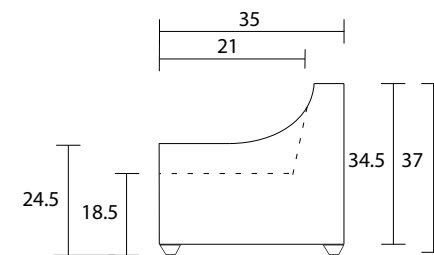

Queen Sofabed

Double Sofabed

Sofabed Side

Specifications:

- 3" square tapered leg, espresso
- 2 toss pillows (17"x17"), accented up to grade G
- 5.25" mattress in a Leggett & Platt square tube mechanism
- Tight back
- Piping on arms and seat cushions
- Pieces upholstered in leather do not include toss cushions
- Measurement may vary +/- 1"
- July 9th, 2021

COM Requirement	Yards
Sofabed Queen	13
Sofabed Double	10