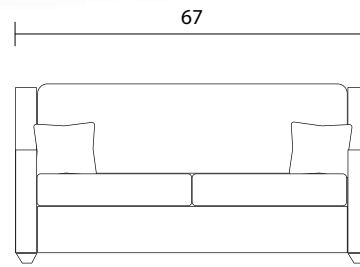

Queen Sofabed

Double Sofabed

Sofabed Side

Specifications:

- 3" square tapered leg, espresso
- 2 toss pillows (17"x17"), accented up to grade G
- 5.25" mattress in a Leggett & Platt square tube mechanism
- Tight back
- Piping on arms and seat cushions
- Pieces upholstered in leather do not include toss cushions
- Measurement may vary +/- 1"
- July 9th, 2021

COM Requirement	Yards
Sofabed Queen	13
Sofabed Double	10