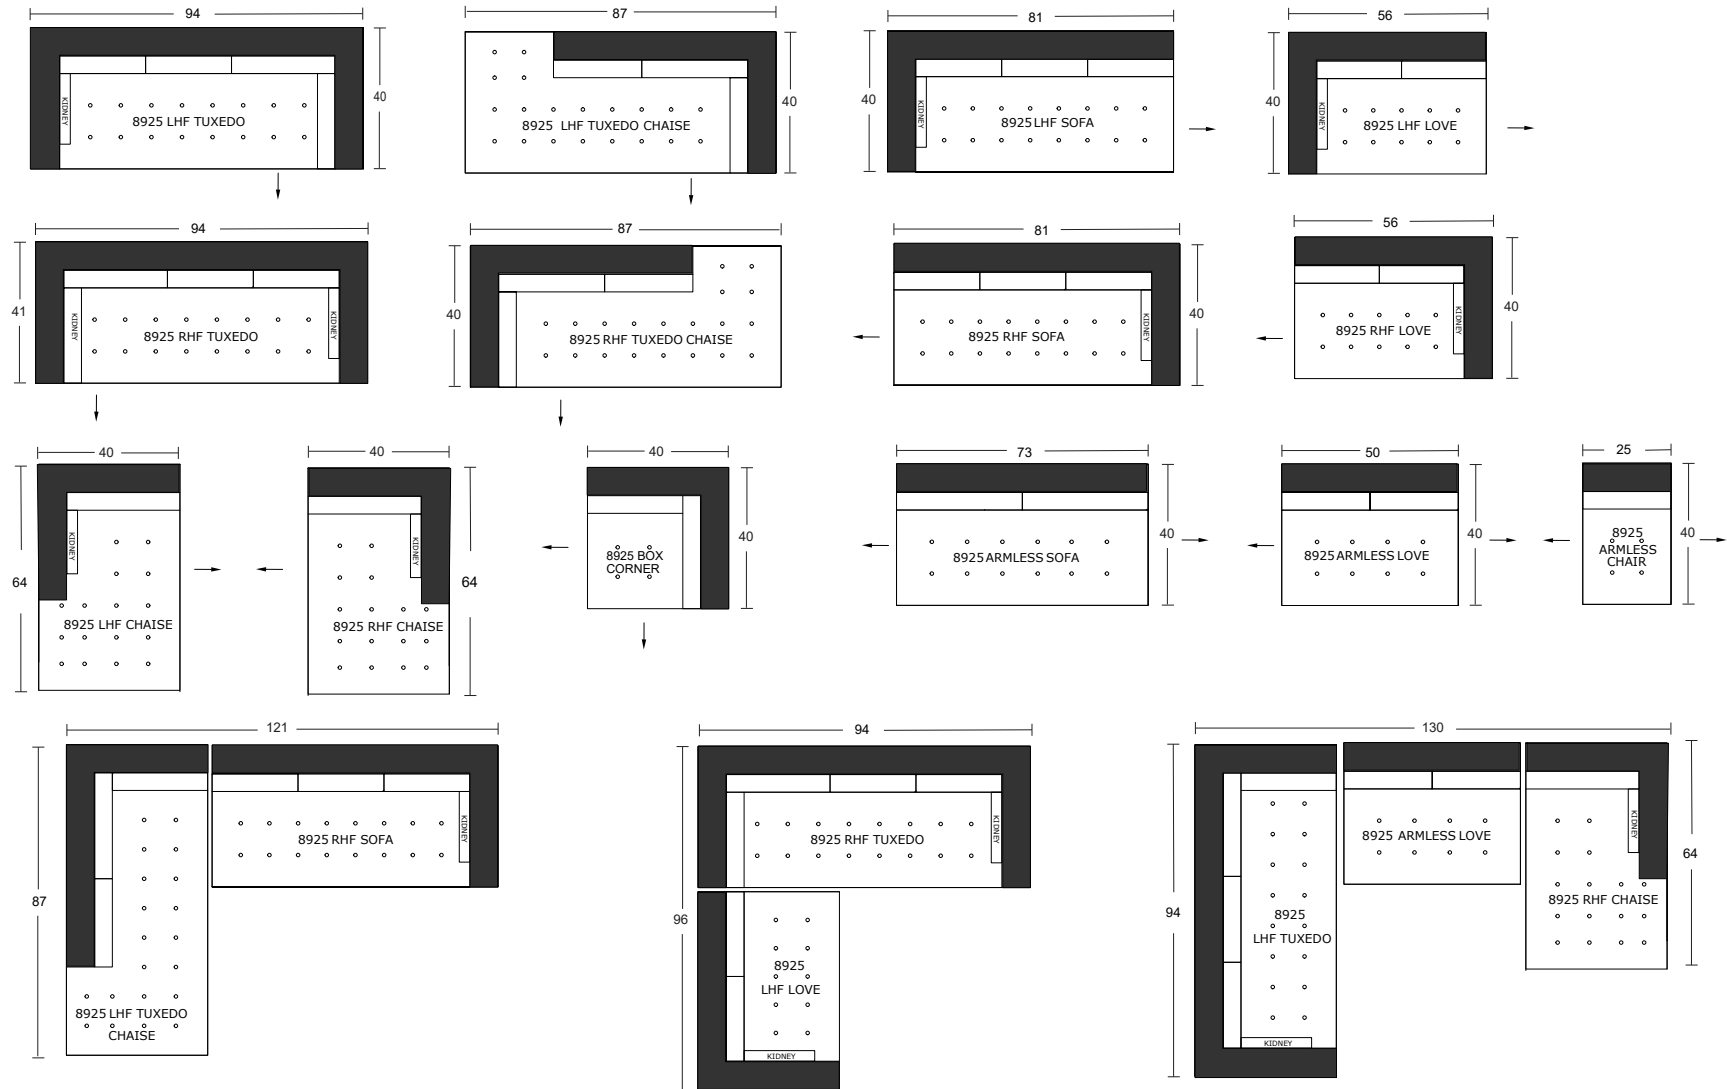

	COM Requirement	Yards
Sofa		15
Loveseat		12
Chair		8

Yardage indicated is based on 54" solid, railroaded, non-matched fabrics

Specifications:

2' square tapered leg, espresso. Also available in walnut, please specify on order

Sofa and Loveseat: 2 boxed kidney cushions (9"x20"), accented up to grade G

Sectional: 1 boxed kidney (9"x20"), accented up to grade G (per arm)

Seats and loose boxed backs with button tufts

No-Sag sinuous spring system with loose seat cushions