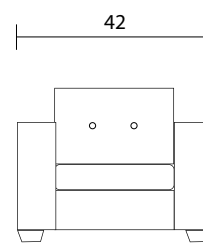

WHITTAKER DESIGNS

LOUGHEED

MODEL #8925

Sofa

Loveseat

Chair

Side

Specifications:

2" square tapered leg, espresso. Also available in walnut, please specify on order

Sofa and Loveseat: 2 boxed kidney cushions (9"x20"), accented up to grade G

Sectional: 1 boxed kidney (9"x20"), accented up to grade G (per arm)