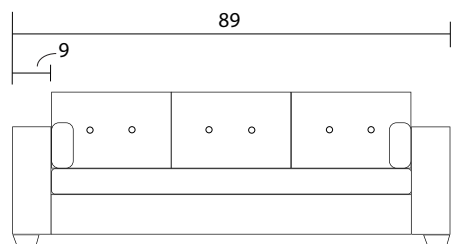

WHITTAKER DESIGNS

LOUGHEED

MODEL #8925

Sofa

Loveseat

Chair

Side

Specifications:

2" square tapered leg, espresso. Also available in walnut, please specify on order

Sofa and Loveseat: 2 boxed kidney cushions (9"x20"), accented up to grade G

Sectional: 1 boxed kidney (9"x20"), accented up to grade G (per arm)