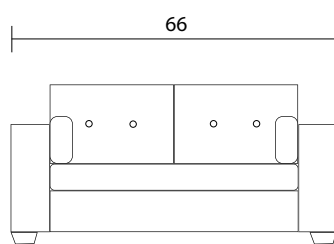

WHITTAKER DESIGNS

LOUGHEED

MODEL #8925

Sofa

Loveseat

Chair

Side

Specifications:

2" square tapered leg, espresso. Also available in walnut, please specify on order

Sofa and Loveseat: 2 boxed kidney cushions (9"x20"), accented up to grade G

Sectional: 1 boxed kidney (9"x20"), accented up to grade G (per arm)