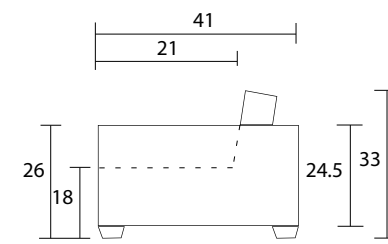

WHITTAKER DESIGNS

LOUGHEED

MODEL #8925

Sofa

Loveseat

Chair

Side

Specifications: