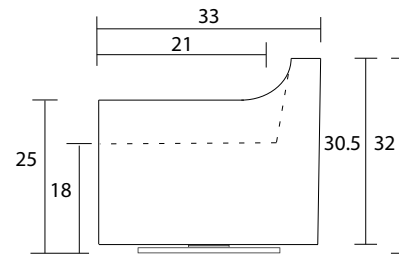

Chair

Sideview

Specifications:

- Swivel Base
- No-Sag sinuous spring system with loose seat cushion
- Tight back with shallow button tufts
- No piping
- Measurements may vary +/- 1"
- October 1st, 2019

COM Requiremnt	Yards
Chair	5.5