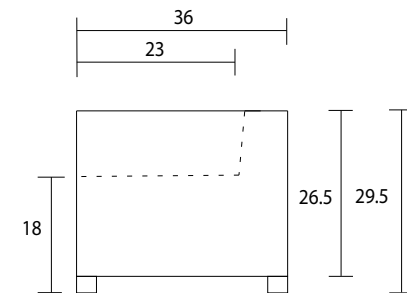

Sofa

Chair 1/2

Sideview

Specifications:

8" x 3" rectangle leg, espresso. Also available in walnut, please specify on order

Sofa: 2 knife edge toss pillows (19"x19"), accented up to grade G

Chair & 1/2: 1 knife edge toss pillow (19"x19"), accented up to grade G

No-Sag sinuous spring system with loose seat cushions

Tight back

No piping

Pieces upholstered in leather do not include toss cushions

Measurement may vary +/- 1"

October 1st, 2019

COM Requirement	Yards
Sofa	14
Chair 1/2	8.25