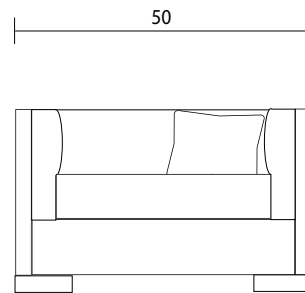

Sofa

Chair 1/2

Sideview

Specifications:

8" x 3" rectangle leg, espresso. Also available in walnut, please specify on order

Sofa: 2 knife edge toss pillows (19"x19"), accented up to grade G

Chair & 1/2: 1 knife edge toss pillow (19"x19"), accented up to grade G

No-Sag sinuous spring system with loose seat cushions

Tight back

No piping

Pieces upholstered in leather do not include toss cushions

Measurement may vary +/- 1"

October 1st, 2019

COM Requirement	Yards
Sofa	14
Chair 1/2	8.25